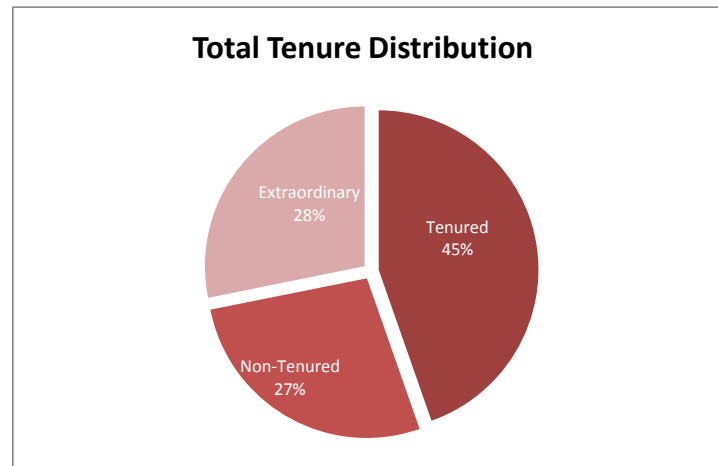

# LOYOLA UNIVERSITY NEW ORLEANS

Faculty Profile - Fall 2012  
 All Full-Time Instructional Faculty  
 By Rank and Tenure

Rank	Tenured		Not Tenured		Extraordinary/Term		Grand Total
	Male	Female	Male	Female	Male	Female	
PROFESSOR	67	26	0	1	0	0	94
ASSOCIATE	25	23	10	10	0	0	68
ASSISTANT	0	0	37	28	0	0	65
INSTRUCTOR	0	0	0	0	0	0	0
LECTURER	0	0	0	0	37	52	89
ALL RANKS	92	49	47	39	37	52	316